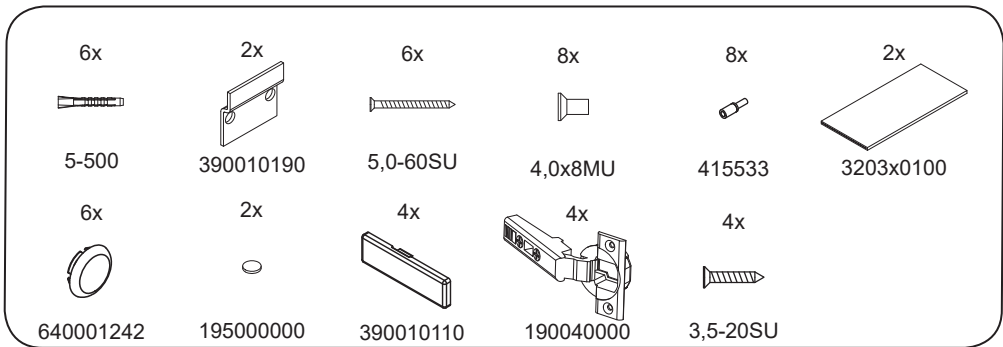

DANSANI
DANISH BATHROOM DESIGN

1

- ① 
- ②  SILICONE
- ③  A
- ④  SILICONE

- 
- 4x
 5-500
A
- 2x
 390010190
B
- 4x
 5,0-60SU
C

2

3

4

5