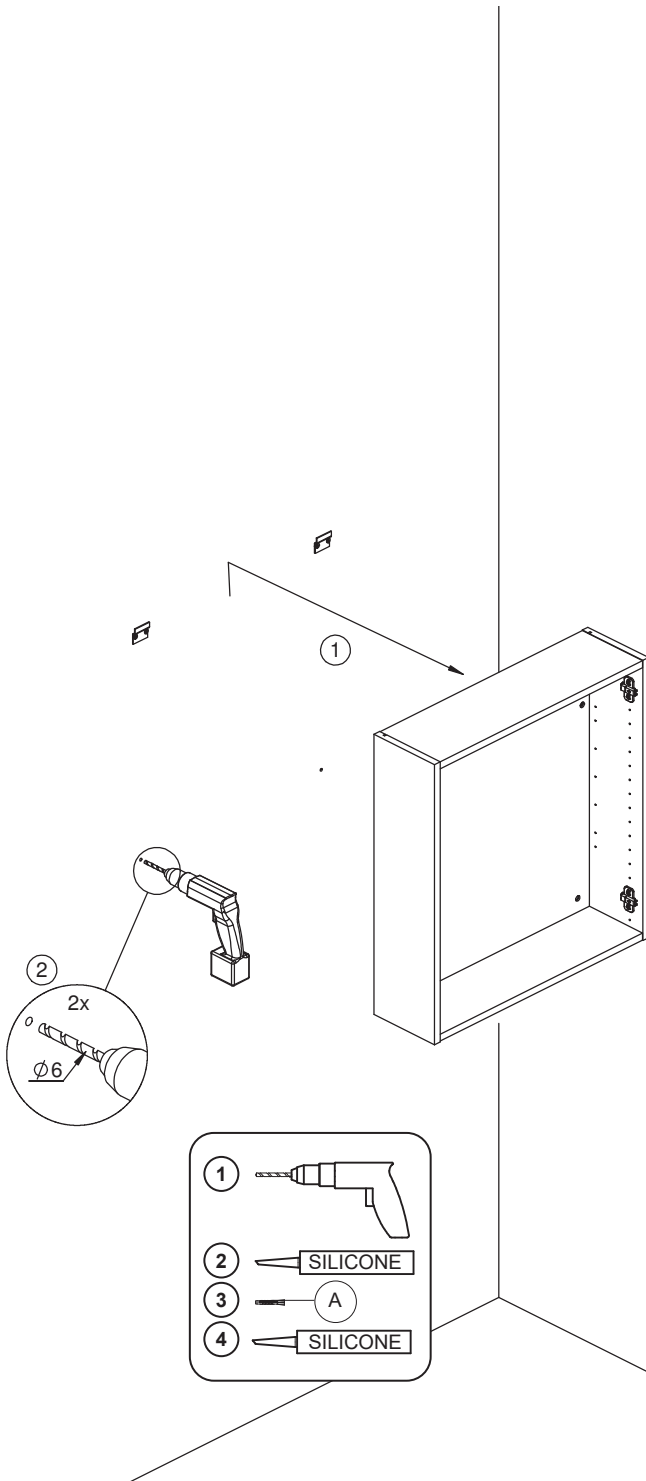

DANSANI
DANISH BATHROOM DESIGN

1

- ① 
- ②  SILICONE
- ③  A
- ④  SILICONE

- 
- 4x
 5-500
A
- 2x
 390010190
B
- 4x
 5,0-60SU
C

2

3

4

5