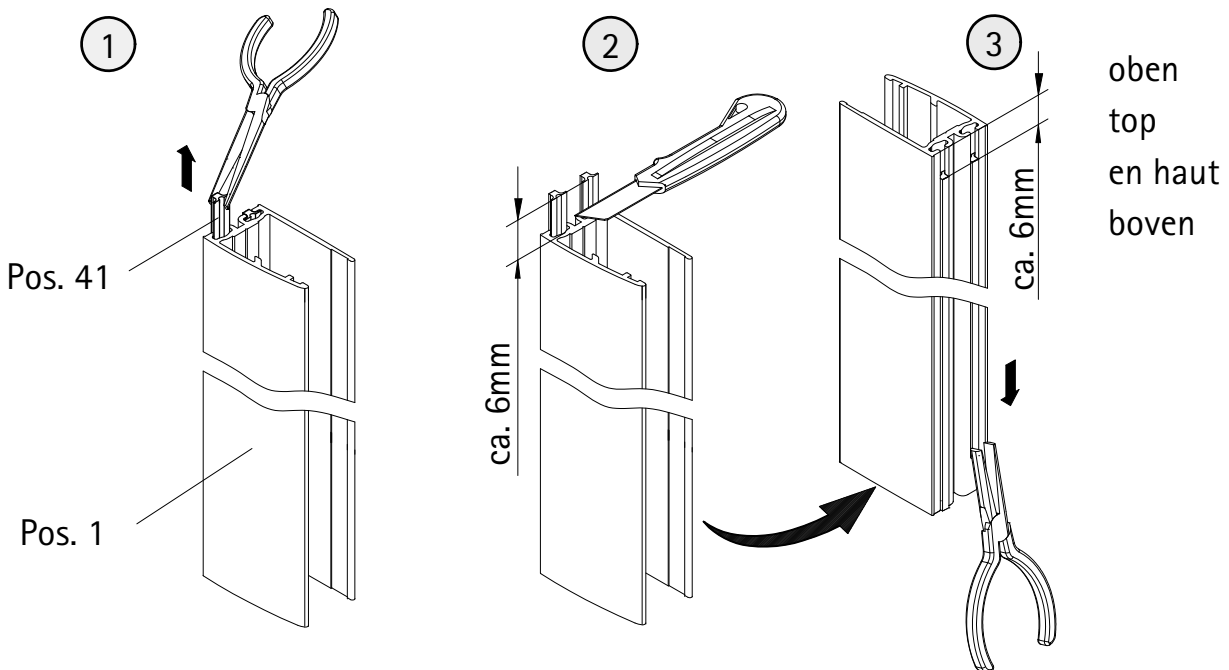

1. 2
2. **D** Als ersten Schritt bitte die Bürstendichtung ca. 6mm aus dem Profil herausziehen, kürzen und wieder einziehen. Oben soll ein Freiraum von ca. 6mm entstehen, der für die Abdeckkappen benötigt wird
   - **GB** Firstly pull the brush seal ca 6 mm out of the profile, cut it and insert it again. At the top should be a free space of ca 6 mm, which is needed for the caps.
   - **F** Retirez environ 6 mm du joint à brosse en haut du profilé. Coupez et renfoncez. Vous devriez alors avoir un petit espace de 6 mm en haut de profilé qui vous permettra de mettre les caches.
   - **NL** Als eerste stap de borsteldichtung ca. 6mm. Uit het profiel trekken, inkorten en er weer intrekken. Bovenkant moet een vrije ruimte blijven van ca. 6mm. Welke nodig is voor de afdekkappen.